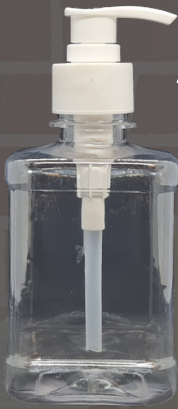

KIB30- 250ml Square Bottle

Cap Type: Dispenser

Neck Size: 28MM

Size: 250ml

Material: PET

Weight: 23g

₹ RATE

📦 NEED SAMPLE